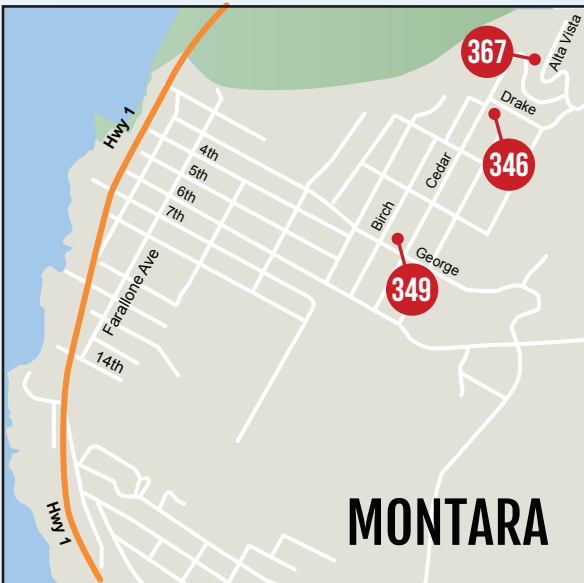

14 Martins Beach Rd  
3 artists

**SEE SVOS.ORG FOR INTERACTIVE MAP  
AND DETAILS FOR ALL ARTISTS**

Site hours  
11am-5pm