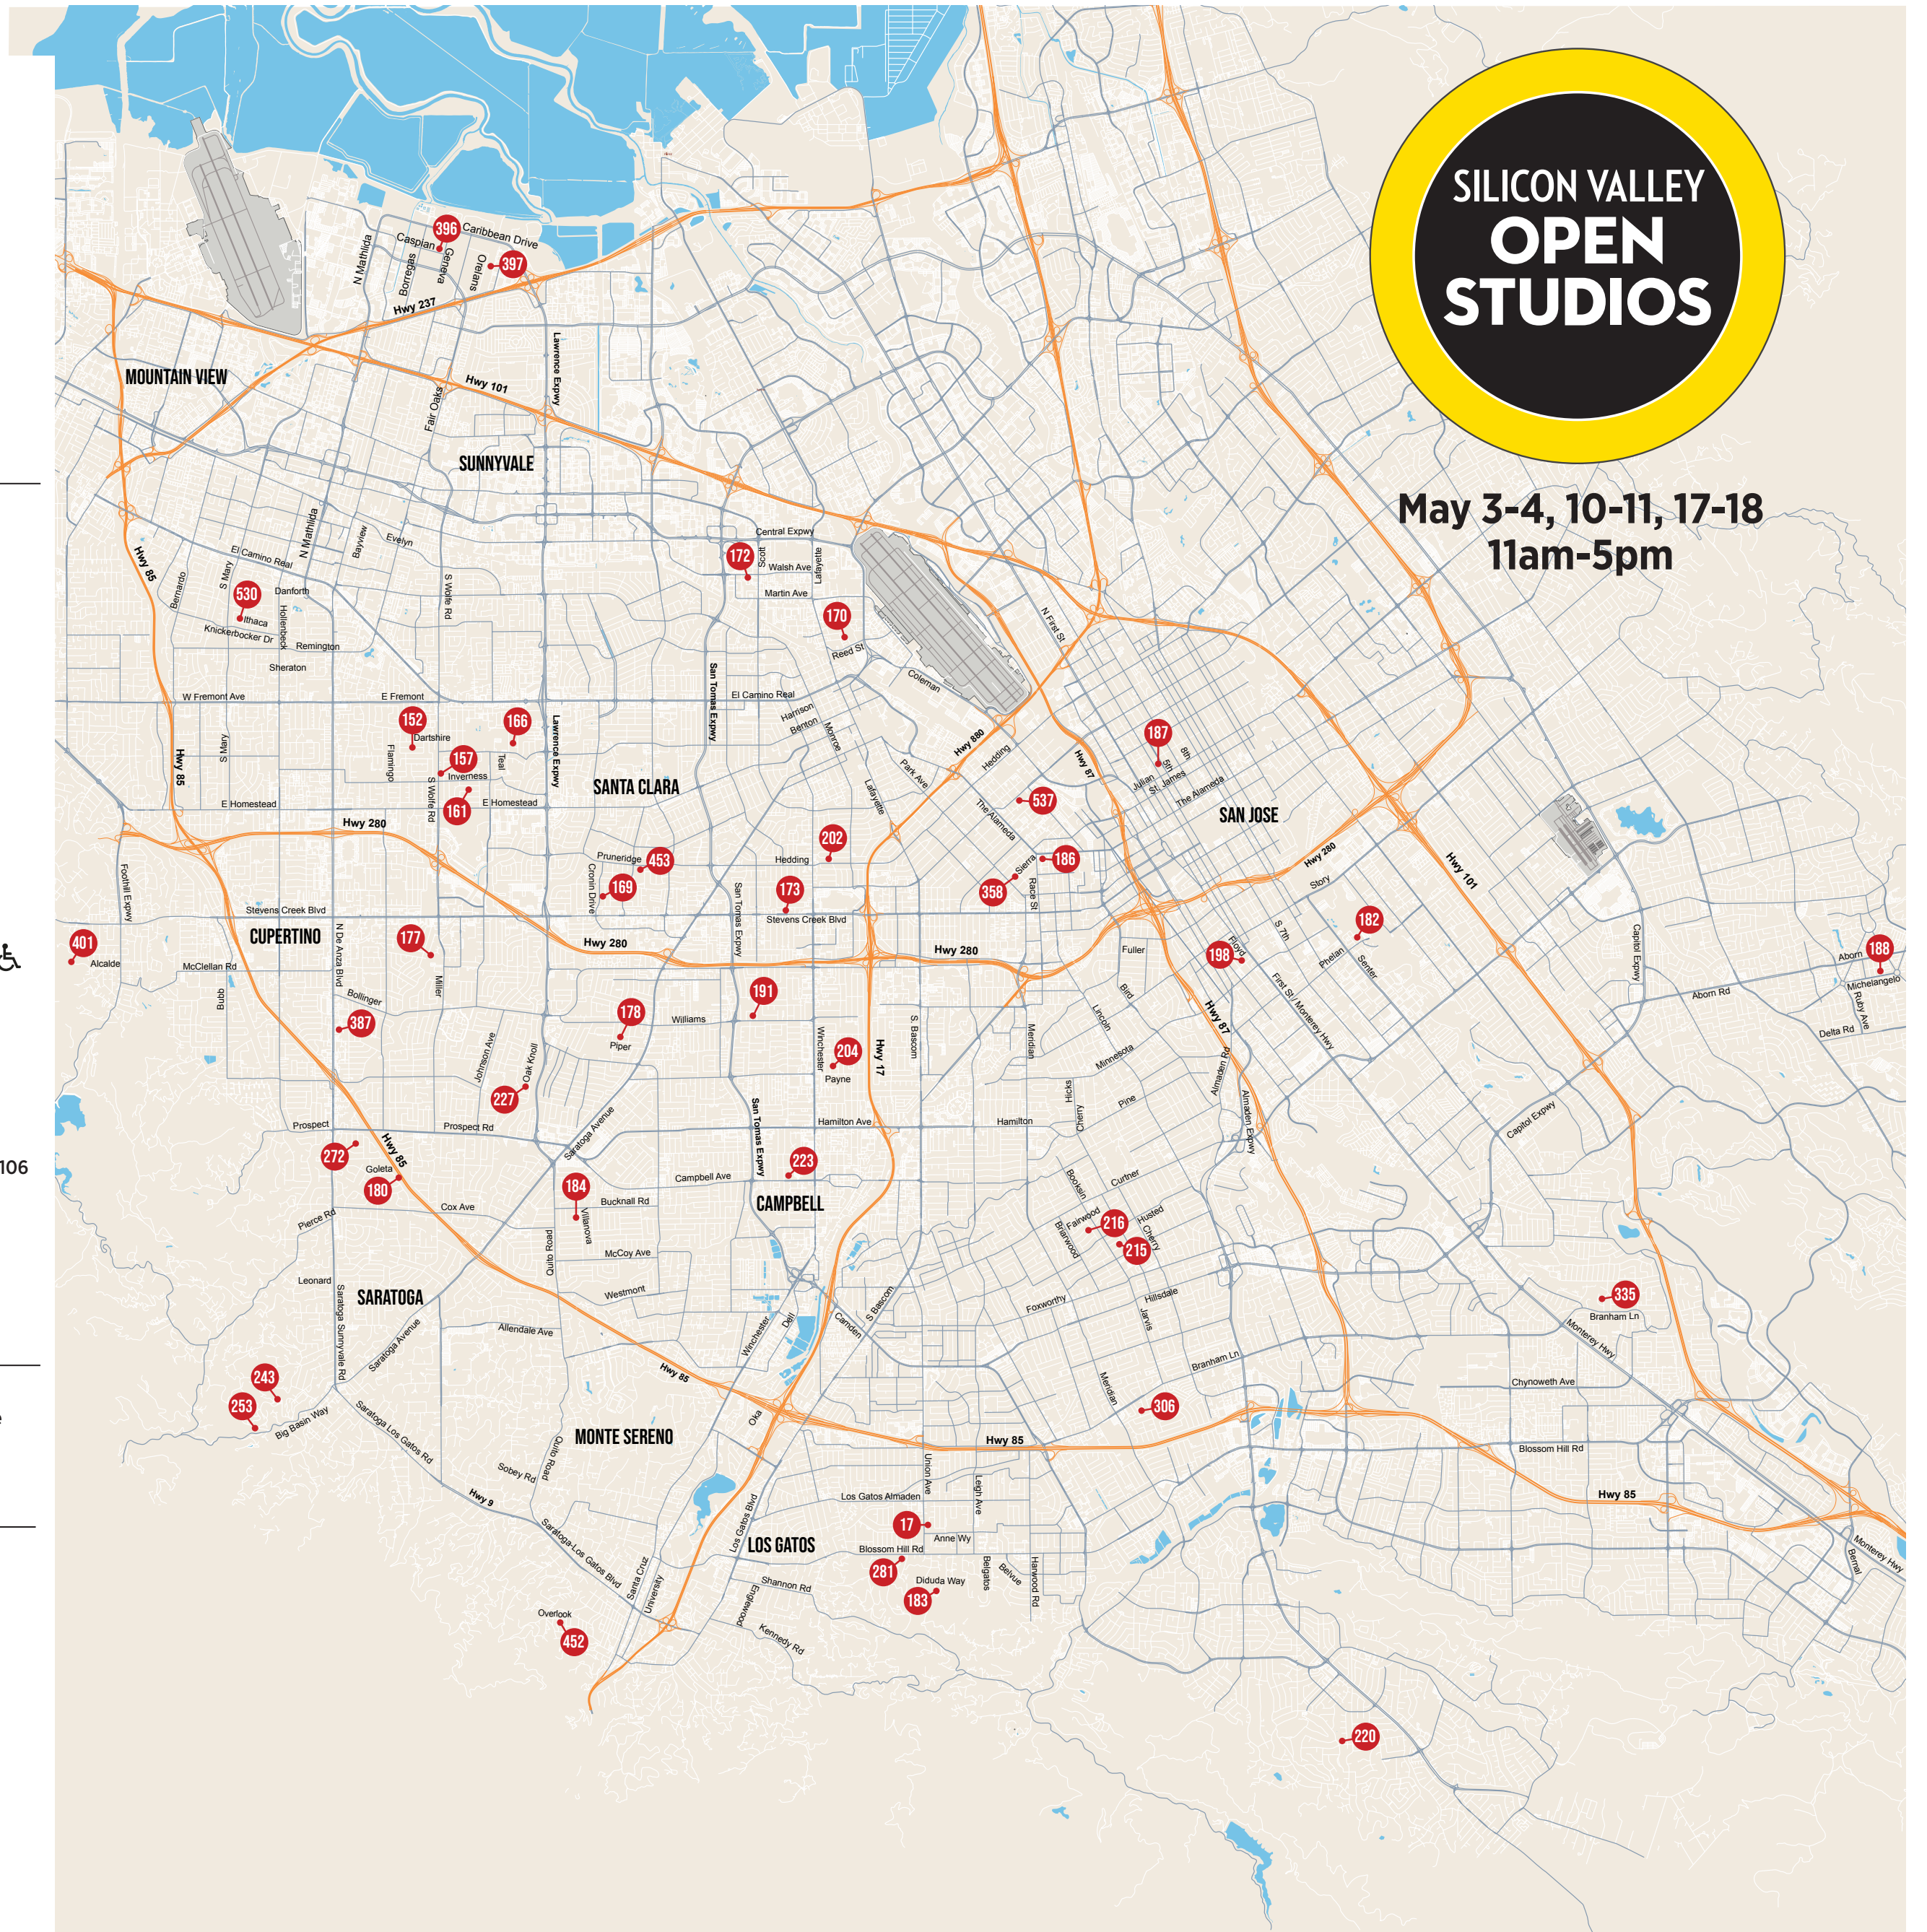

Site 452
 18000 Overlook Road
 1 artist

Site 215
 1549 Larkspur Drive
 1 artist

Site 216
 1622 Andalusia Way
 2 artists

Site 220
 1130 Olive Branch Lane
 1 artist

Site 227
 1291 Oak Knoll Drive
 2 artists

Site 306
 4841 Via De Caballe
 3 artists

Site 335
 377 Neilson Court
 1 artist

Site 358
 1315 Sierra Avenue
 1 artist

Site 387
 1072 S De Anza Blvd #A106
 1 artist

Site 537
 676 Elm St
 2 artists

CAMPBELL

Site 223
 291 W Campbell Avenue
 1 artist

SARATOGA

Site 180
 12229 Goleta Avenue
 1 artist

Site 243
 21025 Bank Mill Lane
 9 artists

Site 253
 21334 Toll Gate Road
 1 artist

Site 272
 20311 Carol Lane
 1 artist

SEE SVOS.ORG FOR INTERACTIVE MAP AND DETAILS FOR ALL ARTISTS

MAP OF ARTISTS ON THE COAST, SEE PAGES 24-25.